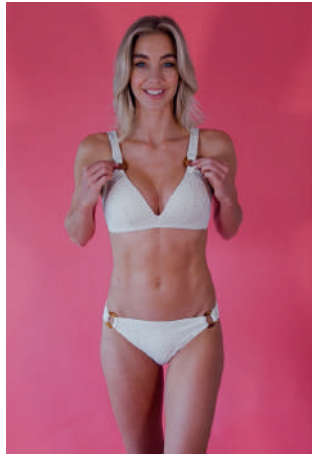

Push-Ups

AC020 STICKY PUSH UP PADS
BLUSH
ONE SIZE

FOR A NATURAL PUSH-UP EFFECT.

HOW TO USE:

PASTE THE PADS INSIDE THE OUTER EDGE OF THE BRA OR BIKINI, TO CREATE MORE CLEAVAGE.
CLEAN WITH WATER AND MILD SOAP.

MATERIAL: 85% NYLON, 15% ELASTHAN
LINING 100% COTTON