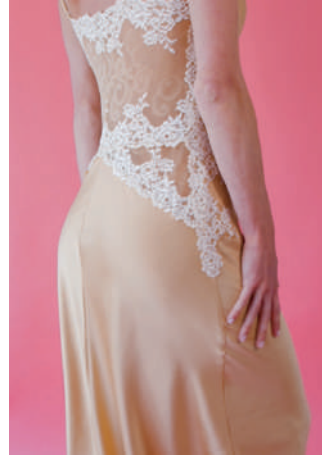

Clever Tricks

AC023 INVISIBLE STRING (1 PCS)
BLACK & BLUSH
ONE SIZE

THE INVISIBLE THONG ENSURES NO FABRIC IS SHOWING THROUGH YOUR EVENINGWEAR OR FINE FABRICS.

HOW TO USE:

CLEAN YOUR SKIN, REMOVE THE PROTECTIVE LINER FROM THE INVISIBLE STRING, AND GENTLY PRESS IT IN PLACE.
CLEAN WITH WATER AND MILD SOAP.

MATERIAL: CHINLON 85%, SPANDEX 15%