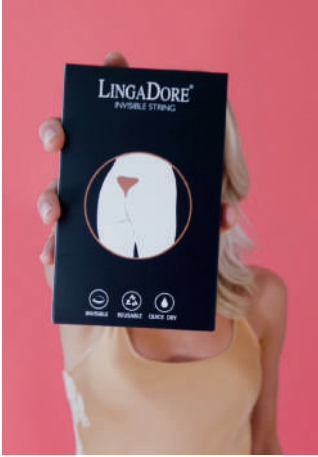

Clever Tricks

AC023 INVISIBLE STRING (1 PCS)
BLACK & BLUSH
ONE SIZE

THE INVISIBLE THONG ENSURES NO FABRIC IS SHOWING THROUGH YOUR EVENINGWEAR OR FINE FABRICS.

HOW TO USE:

CLEAN YOUR SKIN, REMOVE THE PROTECTIVE LINER FROM THE INVISIBLE STRING, AND GENTLY PRESS IT IN PLACE.
CLEAN WITH WATER AND MILD SOAP.

MATERIAL: CHINLON 85%, SPANDEX 15%