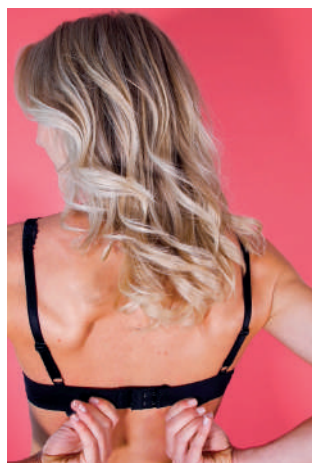

HOW TO USE:

FIRST YOU WILL NEED TO LOOSEN THE STRAPS A BIT FROM HOW YOU WOULD NORMALLY HAVE THEM. THEN JUST CLIP IT ONTO YOUR BRA STRAPS, SLIDE IT DOWN AND THE BRA STRAPS ARE INSTANTLY HIDDEN. CLEAN WITH WATER AND MILD SOAP.

MATERIAL: 100% POLYPROPYLENE

AC009 & AC010 BRA EXTENDER (3-PACK)
MIX COLOUR
ONE SIZE