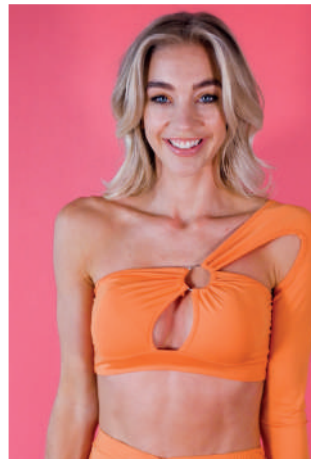

AC045
SILICONE BRA CUPS
BLUSH
S/M - L/XL

THE ADHESIVE BRA IS IDEAL FOR CLOTHING WHERE YOU DON'T WANT TO SEE SHOULDER STRAPS OR A BRA BAND ON YOUR BACK. THE BRA HAS TWO SEPARATE CUPS THAT ARE CONNECTED TO EACH OTHER WITH A FRONT CLOSURE. LIFTED AND ENLARGES YOUR BREASTS.

HOW TO USE:

CLEAN YOUR SKIN, REMOVE THE PROTECTIVE LINER FROM THE SILICONE BRA CUPS, PLACE THE COVER OVER YOUR BREAST, AND GENTLY PRESS IT IN PLACE. SMOOTH OUT ANY BUBBLES FROM THE EDGE. CLEAN WITH WATER AND MILD SOAP.

MATERIAL: 100% SILICONE