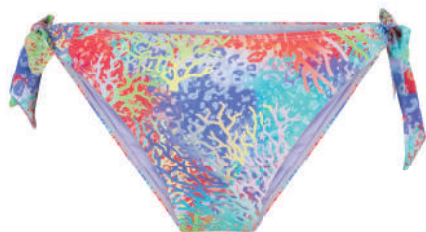

7202SS SWIMSUIT
36 - 44
GOLD MERMAID

Gold Mermaid

7203 TRIANGLE PADDED
BIKINI SET
ABCDE 36 - 44
F 36 - 42
STRIPE PRINT

Stripe Print

7212 HALTERNECK PADDED
BIKINI SET
ABCDE 36 - 44
F 36 - 42
PETROL

Petrol

BEACH

**7205 TRIANGLE PADDED
BIKINI SET**
ABCDE 36 - 44
F 36 - 42
VIOLET

7205SS SWIMSUIT
36 - 44
VIOLET

Violet

* BELT EXCLUDED

**7207BT MOULD PADDED
BIKINI TOP**
ABCDE 36 - 44
F 36 - 42
CORAL LEOPARD

**7207TB TRIANGLE PADDED
BIKINI TOP**
ABCDE 36 - 44
F 36 - 42
CORAL LEOPARD

7207TSB TIE-SIDE BIKINI BRIEF
36 - 44
CORAL LEOPARD

7207SH BIKINI SHORTY
36 - 44
CORAL LEOPARD

7207P-I TUNIC
36 - 46
CORAL LEOPARD

Coral Leopard

7208 TRIANGLE PADDED
BIKINI SET
ABCDE 36 - 44
F 36 - 42
BLACK & COPPER PRINT

7208P-I LONG KIMONO
36-38 / 40-42 / 44-46
BLACK & COPPER PRINT

7208J JUMPSUIT
36 - 46
BLACK & COPPER PRINT

Black & Copper Print

Orchid Red Triangle Padded Bikini

**7209TB TRIANGLE PADDED
BIKINI TOP**
ABCDE 36 - 44
F 36 - 42
ORCHID RED & CAMEL LAKE