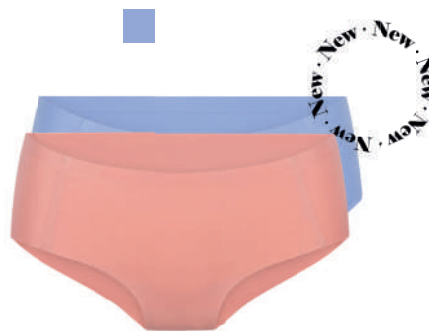

**I400SH-1 2-PACK CLEAN CUT
HIPSTER**
S - XL
MISTY BLUE & CORAL